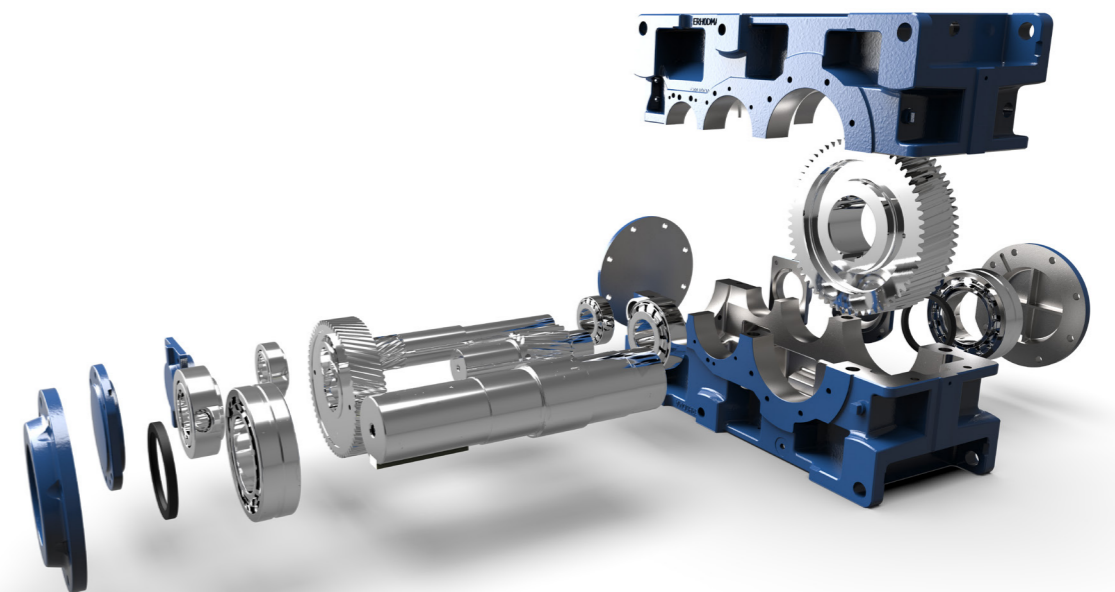

Sumitomo Drive Technologies

A global power transmission solutions provider. With facilities strategically located throughout the world, providing comprehensive products and services in your region.

Headquarter (Manila)

C4 & C5 Bldgs, Granville Industrial Complex, Governor's Drive, Bo. Bancal, Carmona, 4116 Cavite

email: sca.smph-enquiry@shi-g.com

phone: +63 285844921